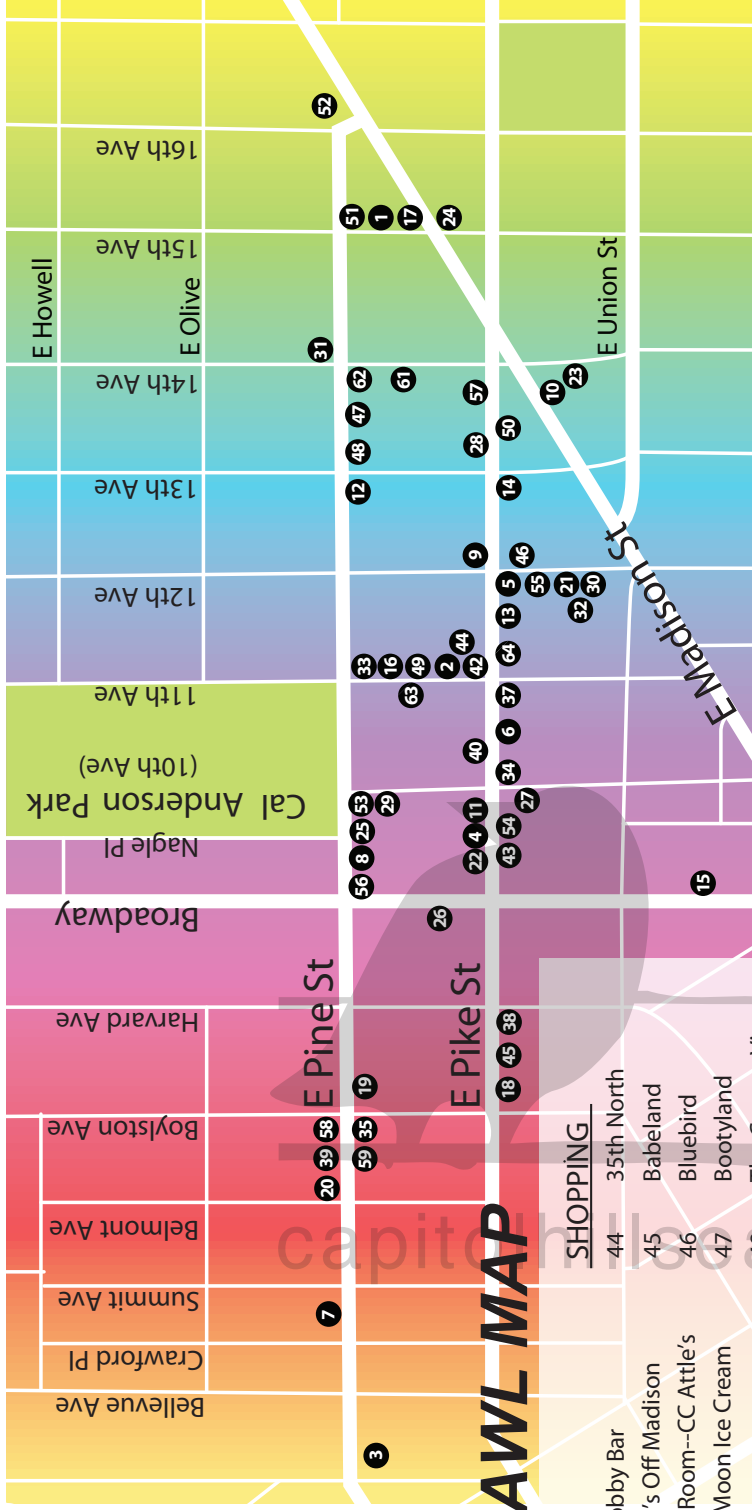

Street Teams will be near Cal Anderson Park with handouts and goodies. Learn about the importance of the Census for the LGBT community while you join your neighbors for a special night OUT of food, drink, music and fun!

Look for Deals with Participating Businesses on the Back

COMMUNITY CRAWL MAP

FOOD & DRINK

- | | | | |
|----|-------------------------|----|---------------------------|
| 1 | Anchovies & Olives | 22 | The Lobby Bar |
| 2 | Barca | 23 | Martin's Off Madison |
| 3 | Bauhaus Books & Coffee | 24 | Men's Room--CC Attle's |
| 4 | Ballet Restaurant | 25 | Molly Moon Ice Cream |
| 5 | Boom Noodle | 26 | Neighbours |
| 6 | CaféVita | 27 | Neumos |
| 7 | The Capitol Club | 28 | Old School Frozen Custard |
| 8 | Century Ballroom & Café | 29 | Odd Fellow's Cafe |
| 9 | Chao Bistro | 30 | Osteria La Spiga |
| 10 | Chop Suey | 31 | Online Coffee |
| 11 | Comet Tavern | 32 | Plum Bistro |
| 12 | The Cuff | 33 | PURR |
| 13 | Cupcake Royale | 34 | Quinn's Pub |
| 14 | Elysian Brewery | 35 | R Place |
| 15 | The Garage | 37 | The Wild Rose |
| 16 | Grey Gallery & Lounge | 38 | Rosebud Restaurant & Bar |
| 17 | Healeo | 39 | Stumptown Coffee Roasters |
| 18 | Honeyhole Sandwiches | 40 | Unicorn |
| 19 | Hot Mama's Pizza | 42 | Vermillion |
| 20 | Kurrent | 43 | Via Tribunali |
| 21 | La Spiga | | |